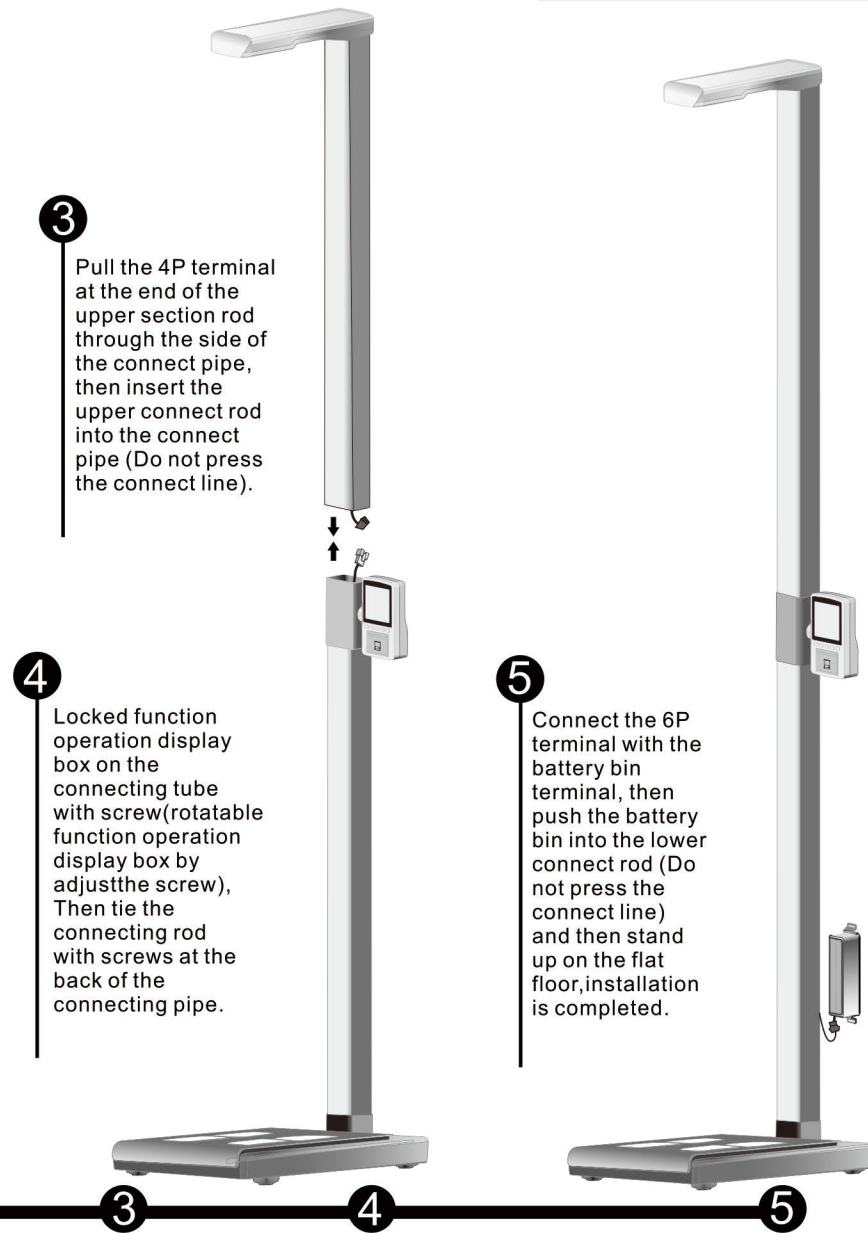

Installation Diagram

Package components

Function

- ◆ Weigh range:0.5kg-200kg (Weight division:0.05kg).
- ◆ Heigh range:80-210cm(Height division:0.2cm).
- ◆ Pressure start range :over 5kg.
- ◆ Display: Color display.
- ◆ With RS232 port,can connect with computer.
- ◆ Voice broadcast function.
- ◆ Measure height、 weight、 bodyfat、 water、 muscle、 bone Calorie、 BMI、 Figure.
- ◆ Measure the height with Ultrasonic.
- ◆ With printer,print out the measure report.
- ◆ Unit:kg/lb

Gender & AGE Setting

- ◆ After selecting the height, weight, and fat pattern, enter the sex setting, when the male icon flashes and goes in at the same time Enter the voice broadcast: "please enter your gender". Press or key to select gender. Press key to confirm.
- ◆ After the sex setting is complete, enter the age setting, when the age icon flashes, while the voice broadcast: "please enter your age", press or key to select age, press button to confirm.

Error indication

- ◆ If the weight error, the LCD with show
- ◆ If the height error, the LCD with show

HEIGHT AND WEIGH MODE

◆ The first use of the boot, default to this model, you can directly stand on the scales to measure, according to voice tips: please stand straight... measuring the height (you need to stand straight, otherwise it will affect the accuracy of the test) and you can leave for the measurement after listen the "drip" sound, then displays all the measured data, or press the print function to print out the data.