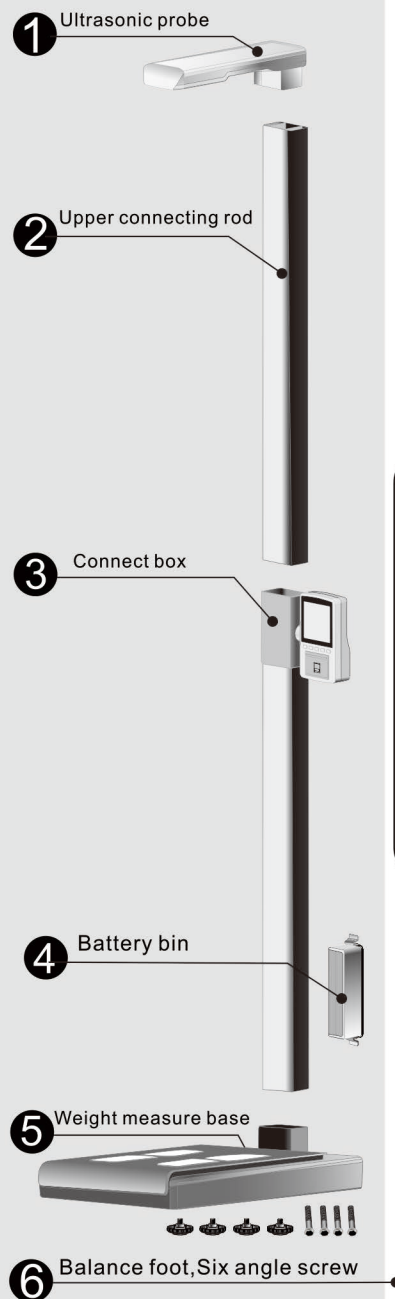

Installation Diagram

Package components

Function

- ◆ Weigh range:0.5kg-200kg (Weight division:0.05kg).
- ◆ Heigh range:80-210cm(Height division:0.2cm).
- ◆ Pressure start range :over 5kg.
- ◆ Display: Color display.
- ◆ With RS232 port,can connect with computer.
- ◆ Voice broadcast function.
- ◆ Measure height、 weight、 bodyfat、 water、 muscle、 bone Calorie、 BMI、 Figure.
- ◆ Measure the height with Ultrasonic.
- ◆ With printer,print out the measure report.
- ◆ Unit:kg/lb

Gender & AGE Setting

- ◆ After selecting the height, weight, and fat pattern, enter the sex setting, when the male icon flashes and goes in at the same time Enter the voice broadcast: "please enter your gender". Press or key to select gender. Press key to confirm.
- ◆ After the sex setting is complete, enter the age setting, when the age icon flashes, while the voice broadcast: "please enter your age", press or key to select age, press button to confirm.

HEIGHT AND WEIGH ,BODY FAT MODE

◆ Under this mode, you need to take off shoes and socks barefoot, stand on the 4 electrode test contact (each foot stand two electrodes) according to the voice tips: Please enter your gender, please enter your age, please stand on the scale, please stand up straight... Measuring your height (You need to stand straight to measure, otherwise it will affect the accuracy of the test). Please wait... (the machine is measuring your fat rate, you need to wait 2-3 seconds), then you can leave the measuring panel and wait for the measurement data. After the measurement, begin to broadcast the data (for example): your height is 170 centimeters, your weight is 59.05 kilograms, your fat is nine percent, the body shape is standard. All the measurement data is displayed on the screen, or press the print function to print out the data.