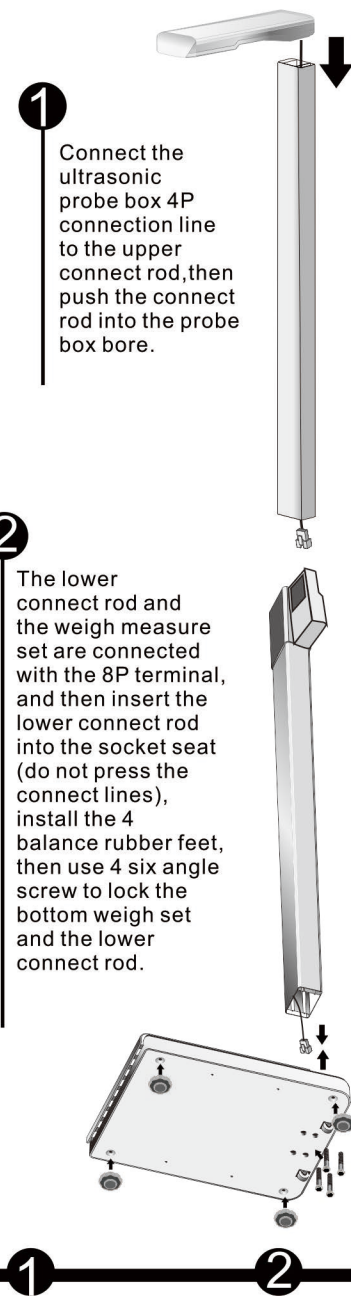

Installation Diagram

Package components

Function

- ◆ Weigh range:0.5kg-200kg (Weight division:0.05kg).
- ◆ Heigh range:80-210cm(Height division:0.2cm).
- ◆ Pressure start range :over 5kg.
- ◆ Display: Color display.
- ◆ With RS232 port,can connect with computer.
- ◆ Voice broadcast function.
- ◆ Measure height、 weight、 bodyfat、 water、 muscle、 bone Calorie、 BMI、 Figure.
- ◆ Measure the height with Ultrasonic.
- ◆ With printer,print out the measure report.
- ◆ Unit:kg/lb

Gender & AGE Setting

- ◆ After selecting the height, weight, and fat pattern, enter the sex setting, when the male icon flashes and goes in at the same time Enter the voice broadcast: "please enter your gender". Press or key to select gender. Press key to confirm.
- ◆ After the sex setting is complete, enter the age setting, when the age icon flashes, while the voice broadcast: "please enter your age", press or key to select age, press button to confirm.

HEIGHT AND WEIGH ,BODY FAT MODE

◆ Under this mode, you need to take off shoes and socks barefoot, stand on the 4 electrode test contact (each foot stand two electrodes) according to the voice tips: Please enter your gender, please enter your age, please stand on the scale, please stand up straight... Measuring your height (You need to stand straight to measure, otherwise it will affect the accuracy of the test). Please wait... (the machine is measuring your fat rate, you need to wait 2-3 seconds), then you can leave the measuring panel and wait for the measurement data. After the measurement, begin to broadcast the data (for example): your height is 170 centimeters, your weight is 59.05 kilograms, your fat is nine percent, the body shape is standard. All the measurement data is displayed on the screen, or press the print function to print out the data.