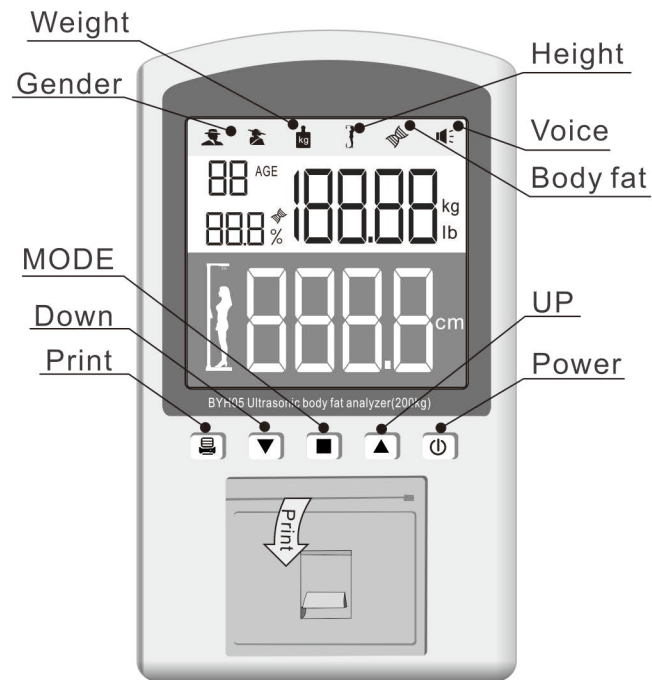

HEIGHT AND WEIGH ,BODY FAT MODE

◆ Under this mode, you need to take off shoes and socks barefoot, stand on the 4 electrode test contact (each foot stand two electrodes) according to the voice tips: Please enter your gender, please enter your age, please stand on the scale, please stand up straight... Measuring your height (You need to stand straight to measure, otherwise it will affect the accuracy of the test). Please wait... (the machine is measuring your fat rate, you need to wait 2-3 seconds), then you can leave the measuring panel and wait for the measurement data. After the measurement, begin to broadcast the data (for example): your height is 170 centimeters, your weight is 59.05 kilograms, your fat is nine percent, the body shape is standard. All the measurement data is displayed on the screen, or press the print function to print out the data.

Notice of use

- Put the product on a flat floor before use.
- This product belongs to high precision electronic measurement products. In order to ensure its performance and service life, please do not place the product in the excessive damp and hot environment.
- Optimum use environment temperature 0-40°C If you do not use the product for a long time, please remove the battery from the battery bin.

HEIGHT AND WEIGH MODE

May health be always with you	
Date	:20170808
Gender	:Male
Body Age	:30
Height	:170.6 cm
Weight	:68.65 kg (58-72)
BMI	:23.5 % (18-26)
Body Type	:Underfat (health)

HEIGHT AND WEIGH ,BODY FATMODE

May health be always with you	
Date	:20170808
Gender	:Male
Body Age	:30
Height	:170.6 cm
Weight	:68.65 kg (58-72)
BMI	:23.5 % (18-26)
Body Type	:Underfat (health)
Fat	:15.8 % (13-18)
Water	:59.6 % (52-63)
Muscle	:65.8 % (59-68)
Bone	:4.6 kg (3.8-5.1)
BMR	:1044 kcal (1005-1700)