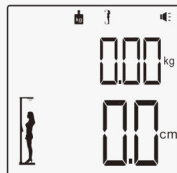

Installation Diagram

Package components

Function

- ◆ Weigh range:0.5kg-200kg (Weight division:0.05kg).
- ◆ Heigh range:80-210cm(Height division:0.2cm).
- ◆ Pressure start range :over 5kg.
- ◆ Display: Color display.
- ◆ With RS232 port,can connect with computer.
- ◆ Voice broadcast function.
- ◆ Measure height、 weight、 bodyfat、 water、 muscle、 bone Calorie、 BMI、 Figure.
- ◆ Measure the height with Ultrasonic.
- ◆ With printer,print out the measure report.
- ◆ Unit:kg/lb

Gender & AGE Setting

- ◆ After selecting the height, weight, and fat pattern, enter the sex setting, when the male icon flashes and goes in at the same time Enter the voice broadcast: "please enter your gender". Press or key to select gender. Press key to confirm.
- ◆ After the sex setting is complete, enter the age setting, when the age icon flashes, while the voice broadcast: "please enter your age", press or key to select age, press button to confirm.

Error indication

- ◆ If the weight error, the LCD with show
- ◆ If the height error, the LCD with show

HEIGHT AND WEIGH MODE

◆ The first use of the boot, default to this model, you can directly stand on the scales to measure, according to voice tips: please stand straight... measuring the height (you need to stand straight, otherwise it will affect the accuracy of the test) and you can leave for the measurement after listen the "drip" sound, then displays all the measured data, or press the print function to print out the data.

May health be always with you	
Date	:20170808
Gender	:Male
Body Age	:30
Height	:170.6 cm
Weight	:68.65 kg (58-72)
BMI	:23.5 % (18-26)
Body Type	:Underfat (health)
Fat	:15.8 % (13-18)
Water	:59.6 % (52-63)
Muscle	:65.8 % (59-68)
Bone	:4.6 kg (3.8-5.1)
BMR	:1044 kcal (1005-1700)