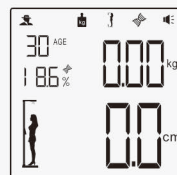

Error indication

- ◆ If the weight error, the LCD with show
- ◆ If the height error, the LCD with show

HEIGHT AND WEIGH MODE

◆ The first use of the boot, default to this model, you can directly stand on the scales to measure, according to voice tips: please stand straight... measuring the height (you need to stand straight, otherwise it will affect the accuracy of the test) and you can leave for the measurement after listen the "drip" sound, then displays all the measured data, or press the print function to print out the data.

HEIGHT AND WEIGH ,BODY FAT MODE

◆ Under this mode, you need to take off shoes and socks barefoot, stand on the 4 electrode test contact (each foot stand two electrodes) according to the voice tips: Please enter your gender, please enter your age, please stand on the scale, please stand up straight... Measuring your height (You need to stand straight to measure, otherwise it will affect the accuracy of the test). Please wait... (the machine is measuring your fat rate, you need to wait 2-3 seconds), then you can leave the measuring panel and wait for the measurement data. After the measurement, begin to broadcast the data (for example): your height is 170 centimeters, your weight is 59.05 kilograms, your fat is nine percent, the body shape is standard. All the measurement data is displayed on the screen, or press the print function to print out the data.

HEIGHT AND WEIGH MODE

May health be always with you	
Date	:20170808
Gender	:Male
Body Age	:30
Height	:170.6 cm
Weight	:68.65 kg (58-72)
BMI	:23.5 % (18-26)
Body Type	:Underfat (health)

HEIGHT AND WEIGH ,BODY FATMODE

May health be always with you	
Date	:20170808
Gender	:Male
Body Age	:30
Height	:170.6 cm
Weight	:68.65 kg (58-72)
BMI	:23.5 % (18-26)
Body Type	:Underfat (health)
Fat	:15.8 % (13-18)
Water	:59.6 % (52-63)
Muscle	:65.8 % (59-68)
Bone	:4.6 kg (3.8-5.1)
BMR	:1044 kcal (1005-1700)